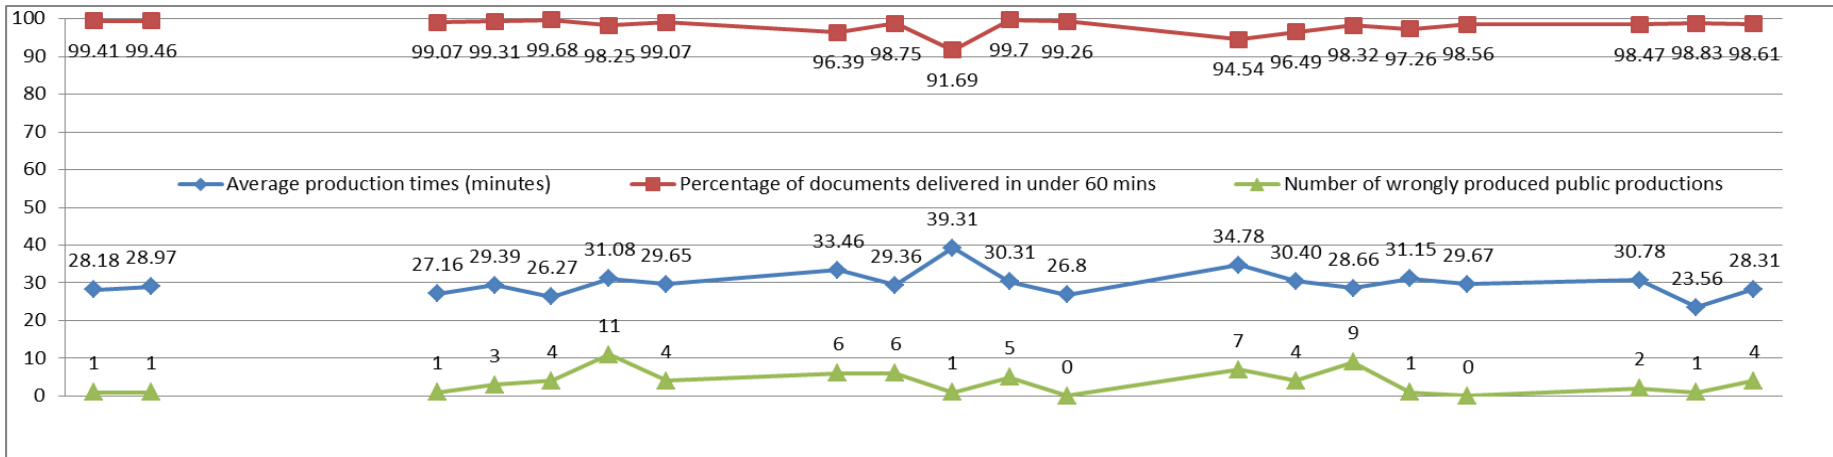

Document Production statistics (April 2015)

TNA closed for Easter Friday 3rd April & Saturday 4th April