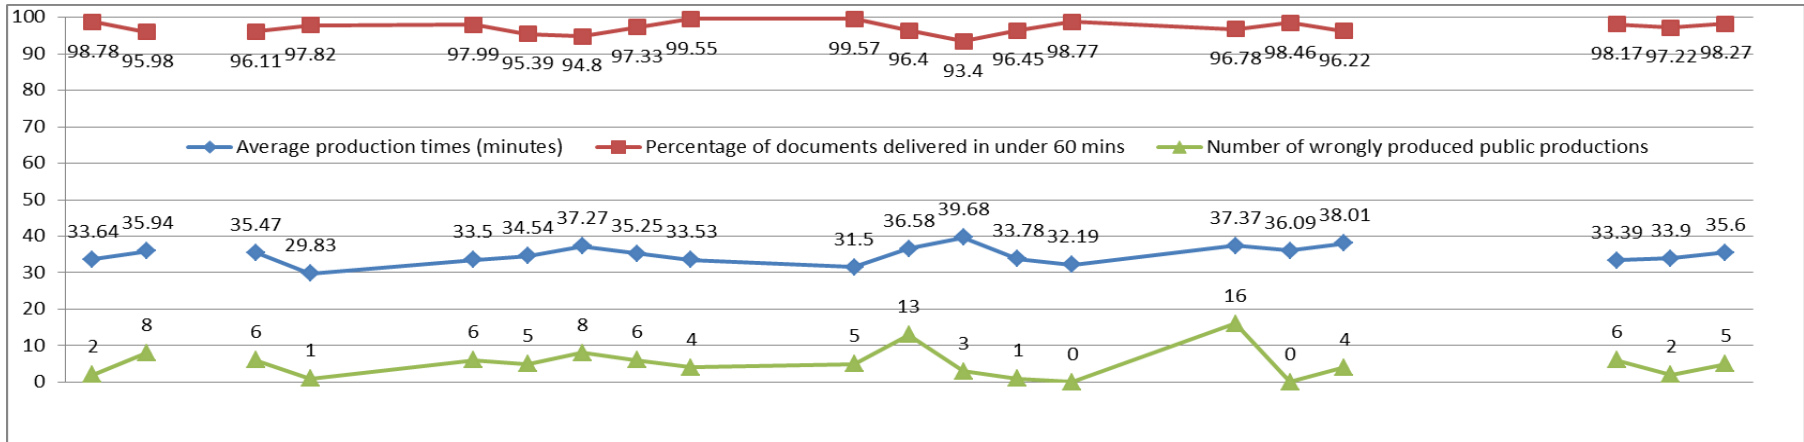

Document Production statistics March 2016

TNA closed 3rd & 15th March due to power failure. Closed on Friday 25th and Saturday 26th March for Easter.