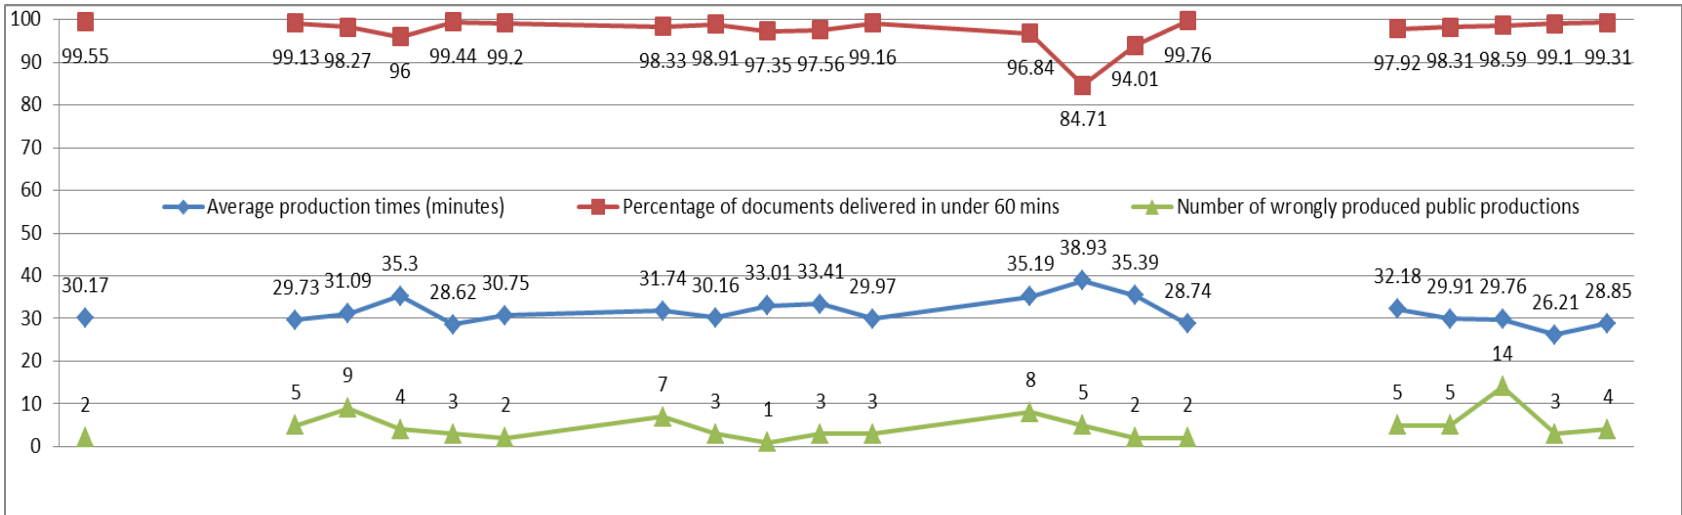

Document Production statistics (May 2015)

TNA closed for Bank Holidays 2-4 & 23-25 May 2015