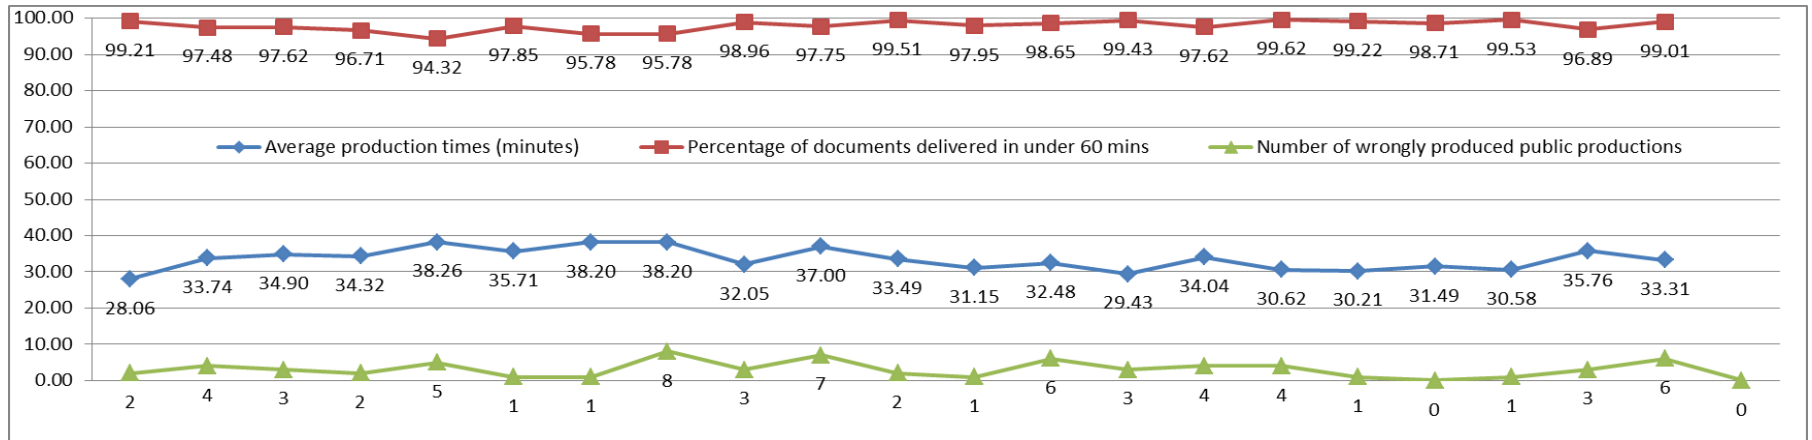

# Document Production statistics April 2016

TNA closed 30<sup>th</sup> April (Bank Holiday).