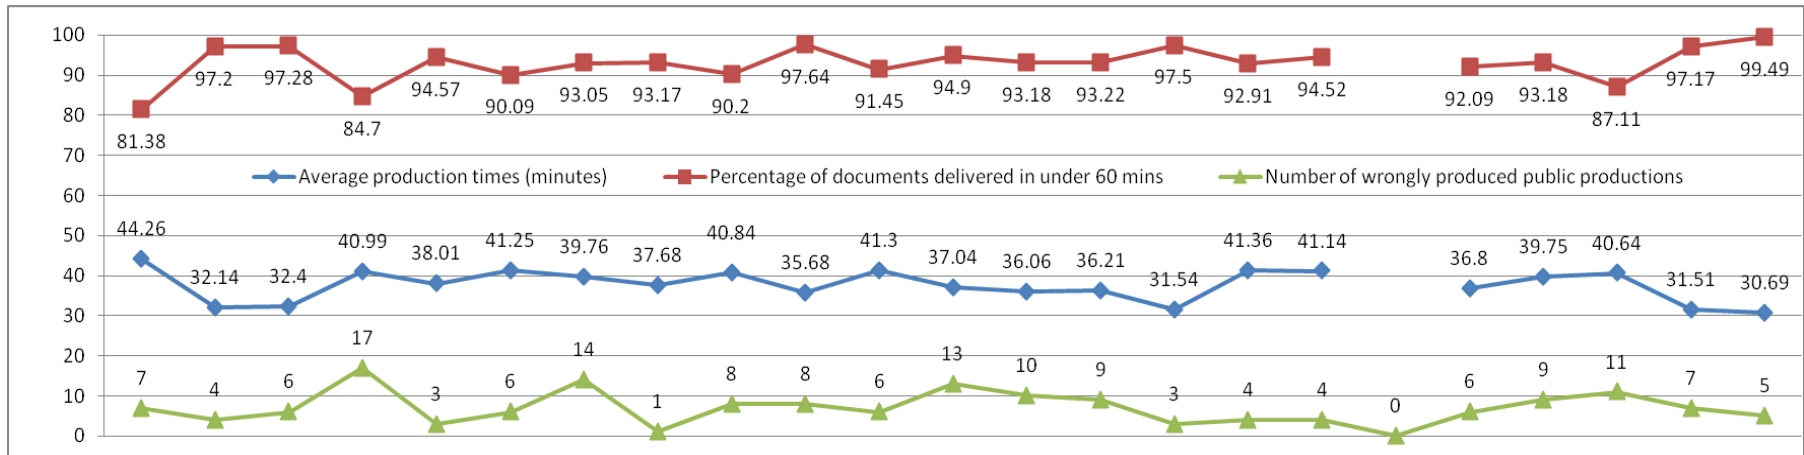

Document Production statistics (August 2013)

TNA closed 24/08/2013 (Bank Holiday)