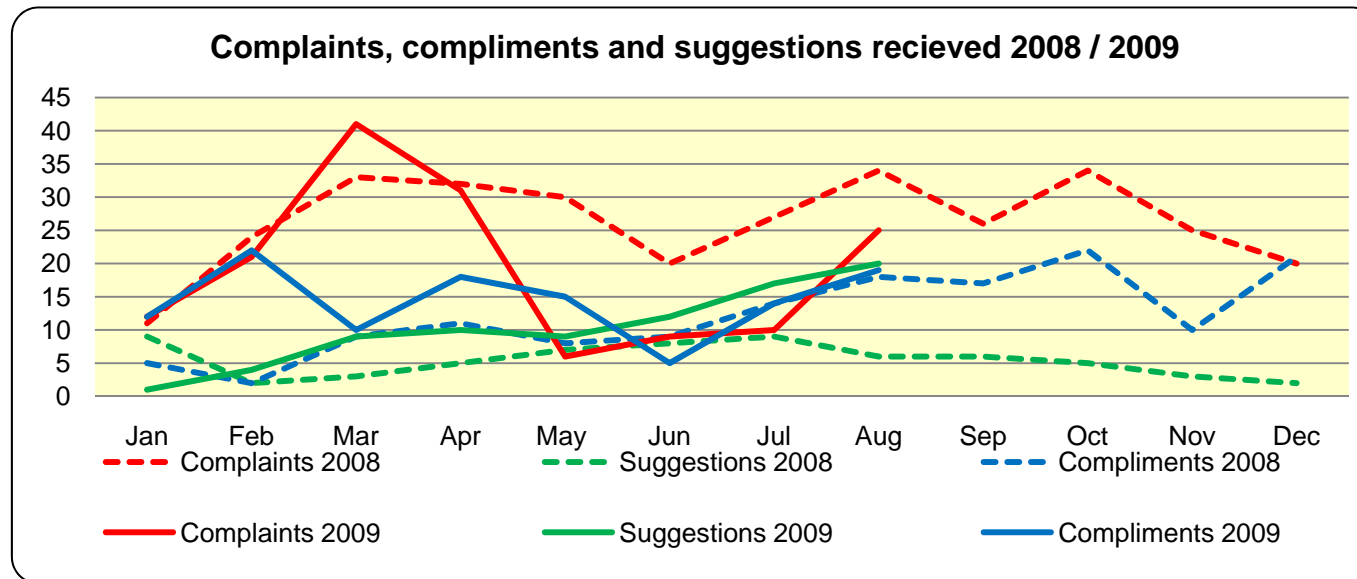

## Complaints, compliments and suggestions 2008 / 2009

	jan	feb	march	april	may	june	july	aug	sept	oct	nov	dec	total
<b>Complaints / Concerns / Criticisms 2009</b>	12	21	41	31	6	9	10	25					155
<b>Suggestions 2009</b>	1	4	9	10	9	12	17	20					82
<b>Compliments 2009</b>	12	22	10	18	15	5	14	19					115
<b>Total</b>	<b>25</b>	<b>47</b>	<b>60</b>	<b>59</b>	<b>30</b>	<b>26</b>	<b>41</b>	<b>64</b>	<b>0</b>	<b>0</b>	<b>0</b>	<b>0</b>	<b>352</b>

### Complaints received (by category) 2008 / 2009 - number and percentage