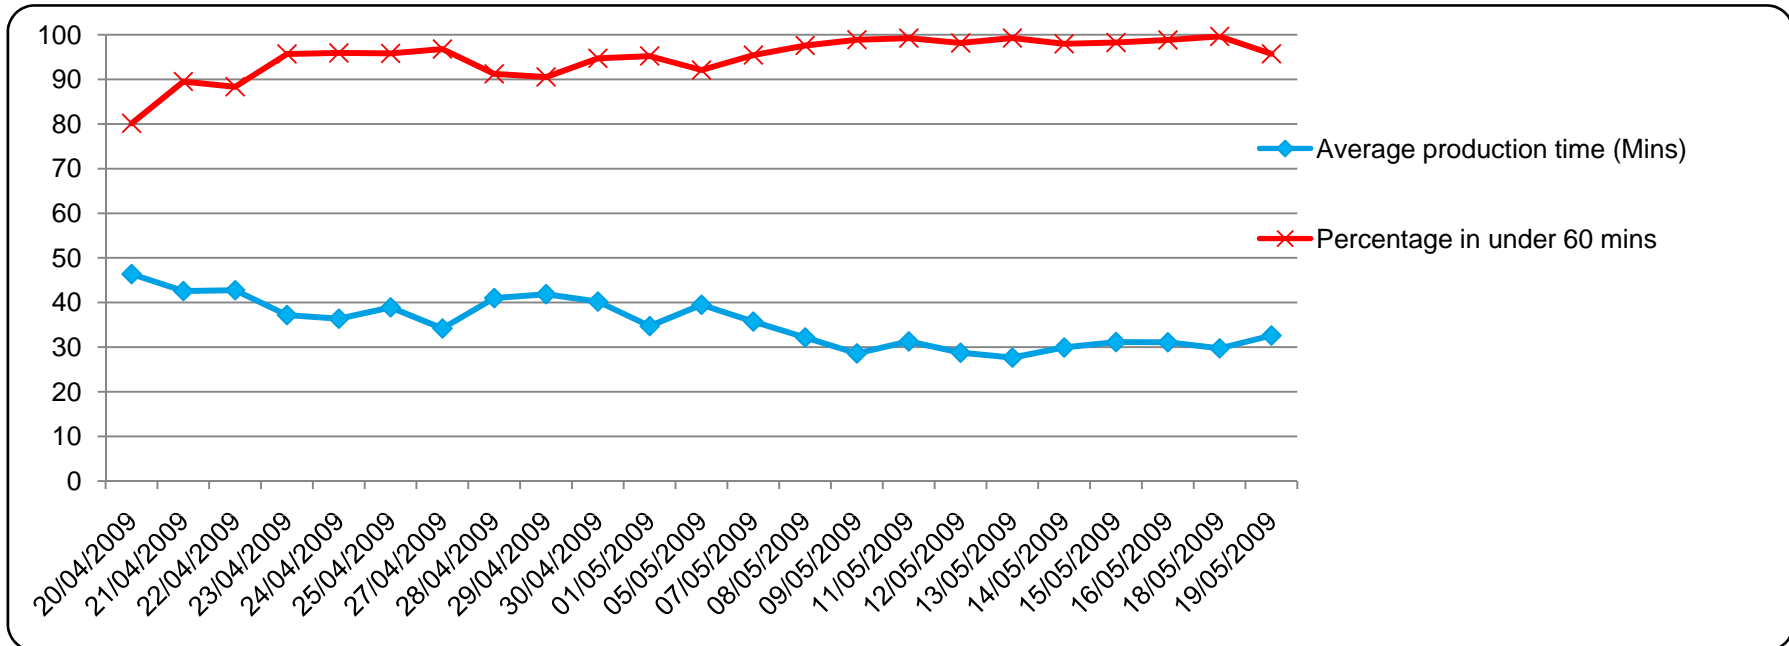

April / May 2009 – Daily production statistics

Documents held outside of TNA repositories May 2009