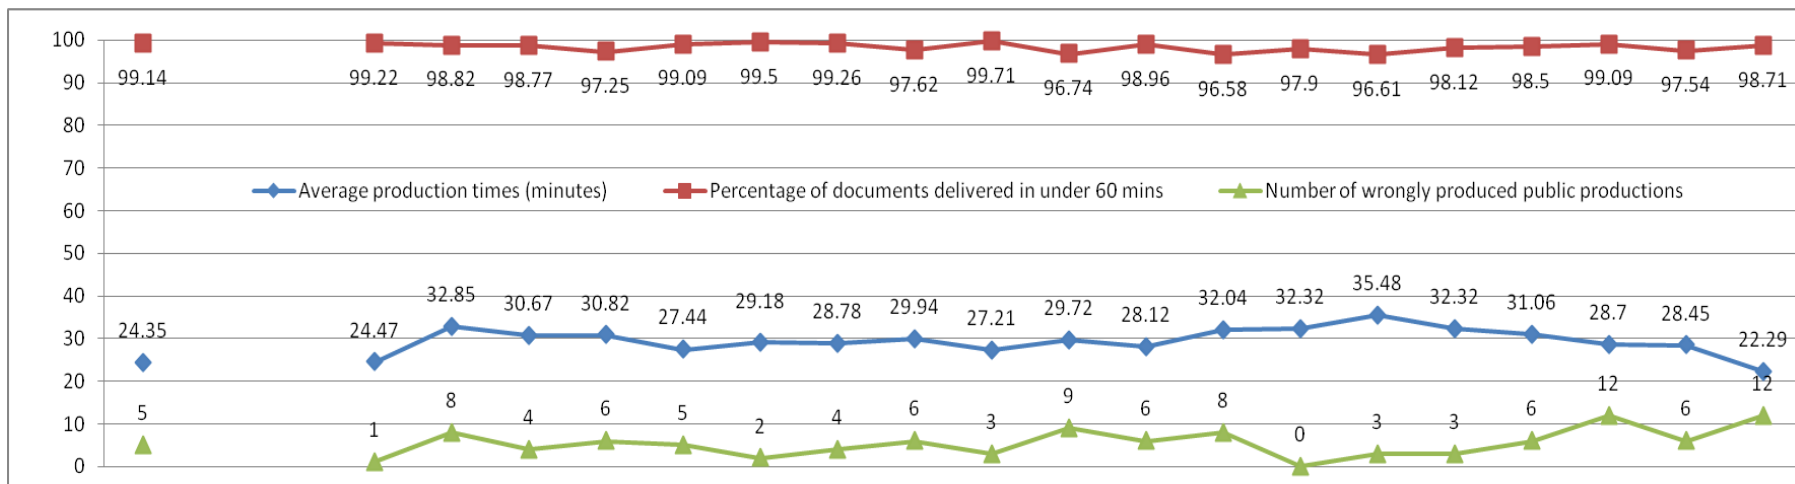

Document production statistics, May 2012

TNA closed 5th May (bank holiday)

Document production statistics, March 2012

TNA closed 2nd – 5th June (Diamond Jubilee)