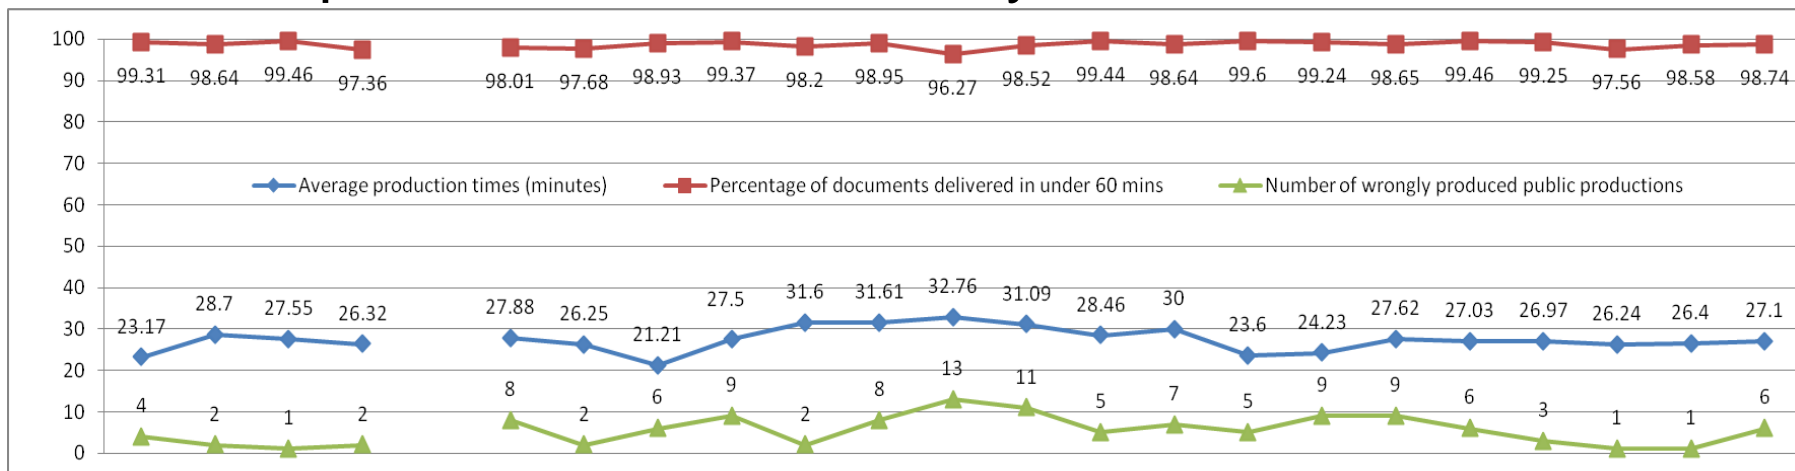

Document production statistics, May 2012

TNA closed 5th May (bank holiday)

Document production statistics, March 2012

TNA closed 2nd – 5th June (Diamond Jubilee)