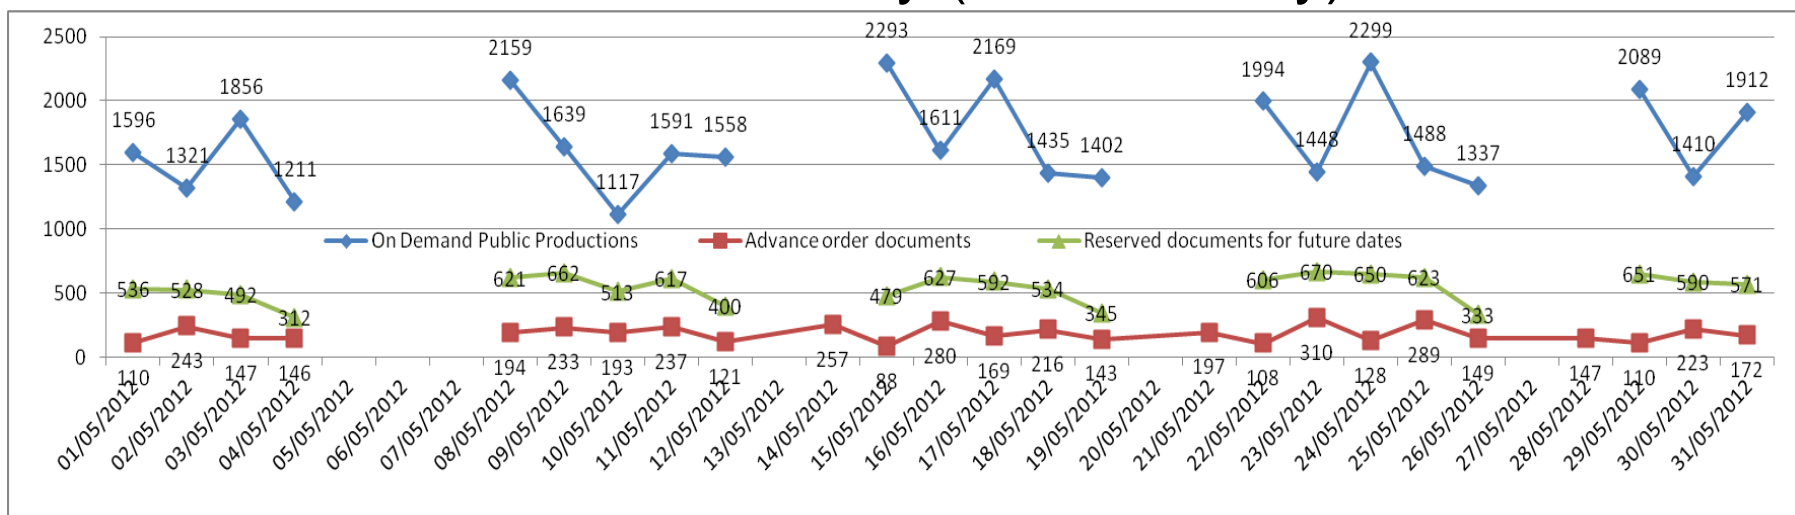

Document production statistics, May 2012

TNA closed 5th May (bank holiday)

Document production statistics, March 2012

TNA closed 2nd – 5th June (Diamond Jubilee)