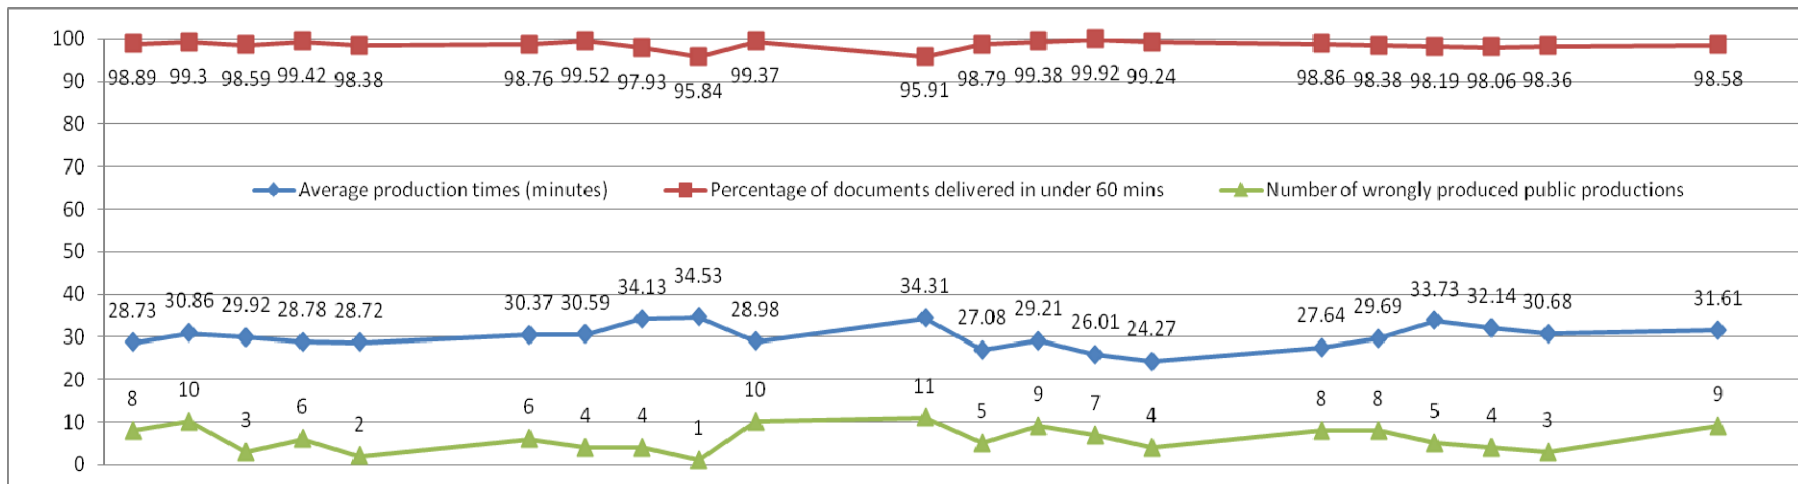

Document production statistics, November 2011

No productions on 30/11/2011 due to office closure

Document production statistics, December 2011

Complaints, suggestions and compliments received

Complaints / concerns / criticisms received (by category) 2010/11 - 2011/12