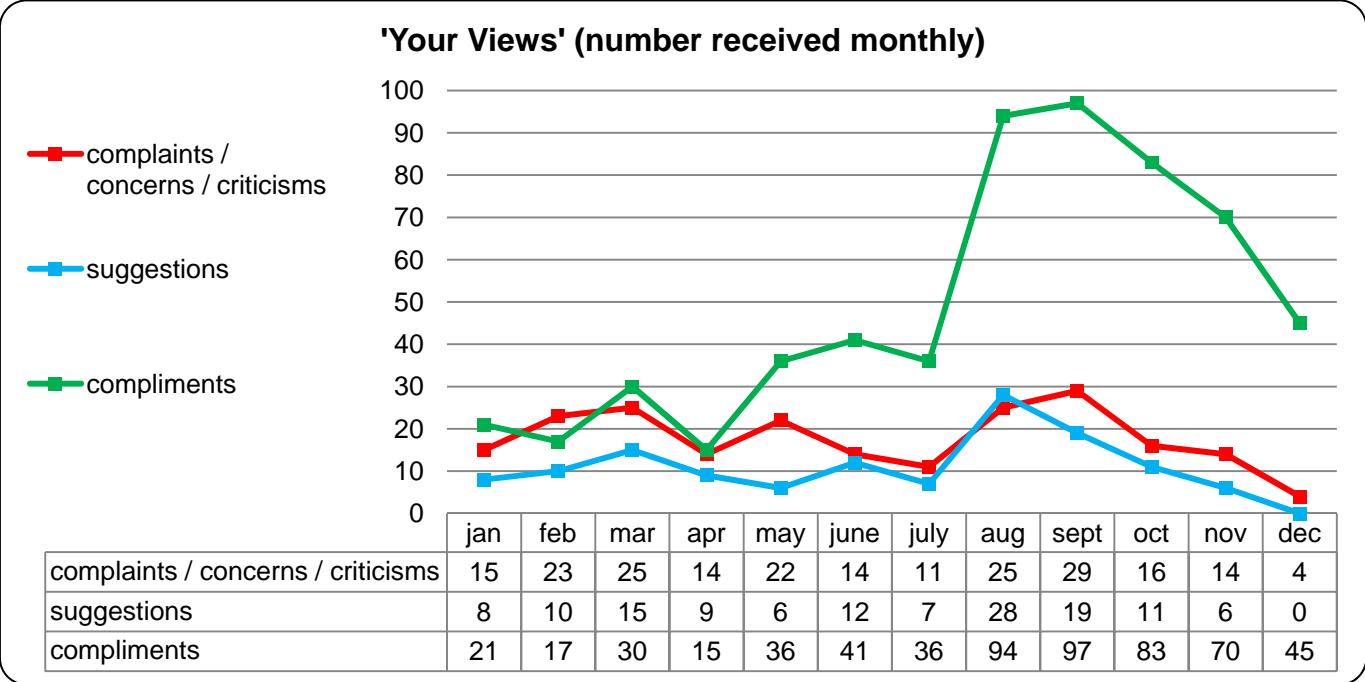

Document production statistics, November 2011

No productions on 30/11/2011 due to office closure

Document production statistics, December 2011

Complaints, suggestions and compliments received

Complaints / concerns / criticisms received (by category) 2010/11 - 2011/12