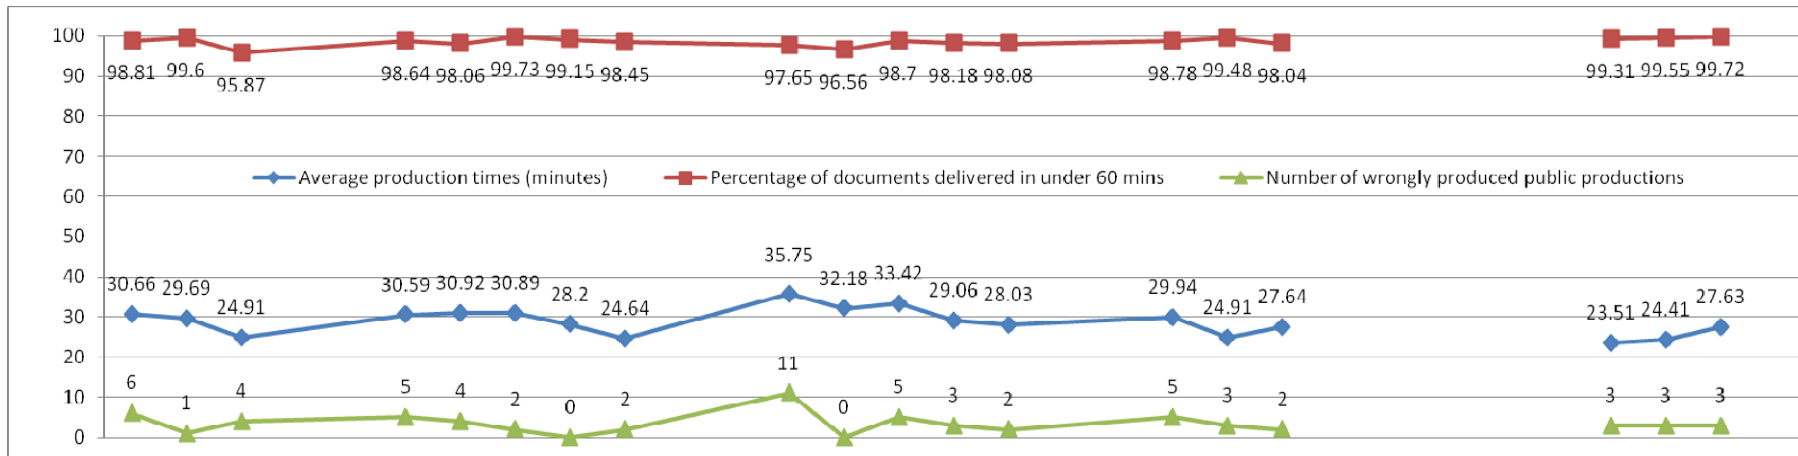

Document production statistics, November 2011

No productions on 30/11/2011 due to office closure

Document production statistics, December 2011

Complaints, suggestions and compliments received

Complaints / concerns / criticisms received (by category) 2010/11 - 2011/12