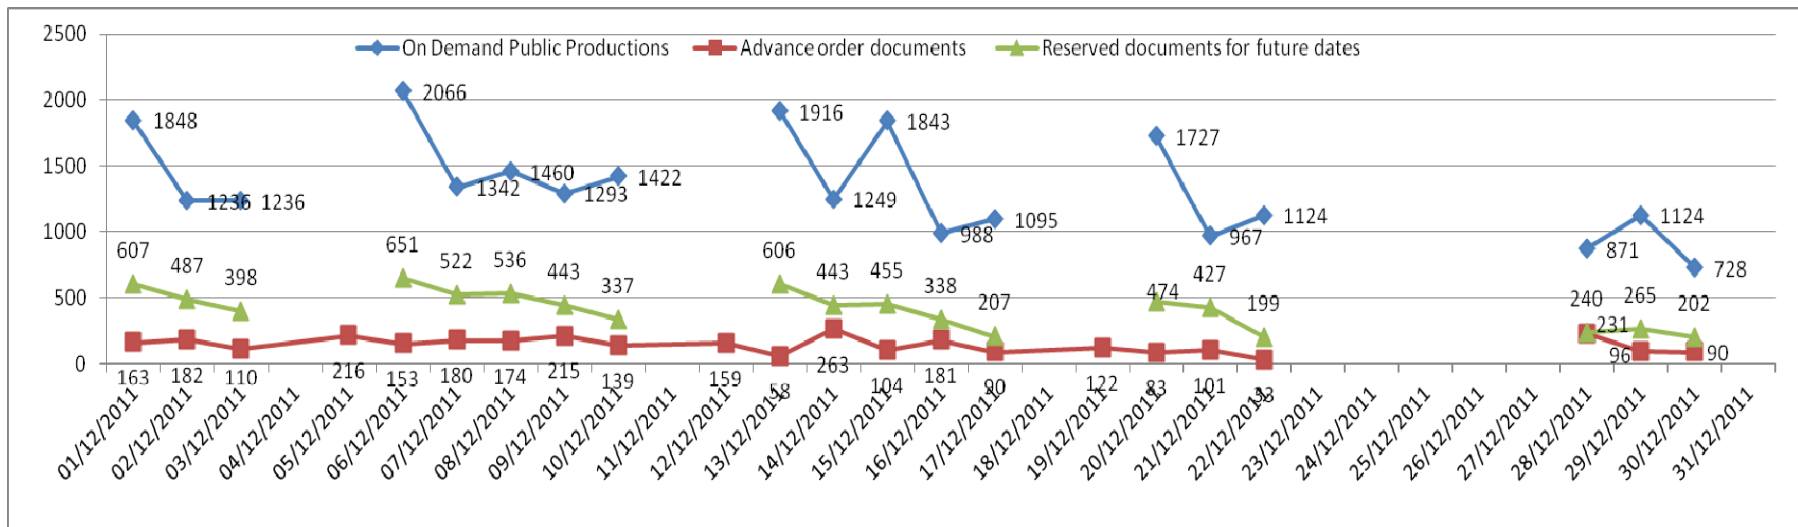

Document production statistics, November 2011

No productions on 30/11/2011 due to office closure

Document production statistics, December 2011

Complaints, suggestions and compliments received

Complaints / concerns / criticisms received (by category) 2010/11 - 2011/12