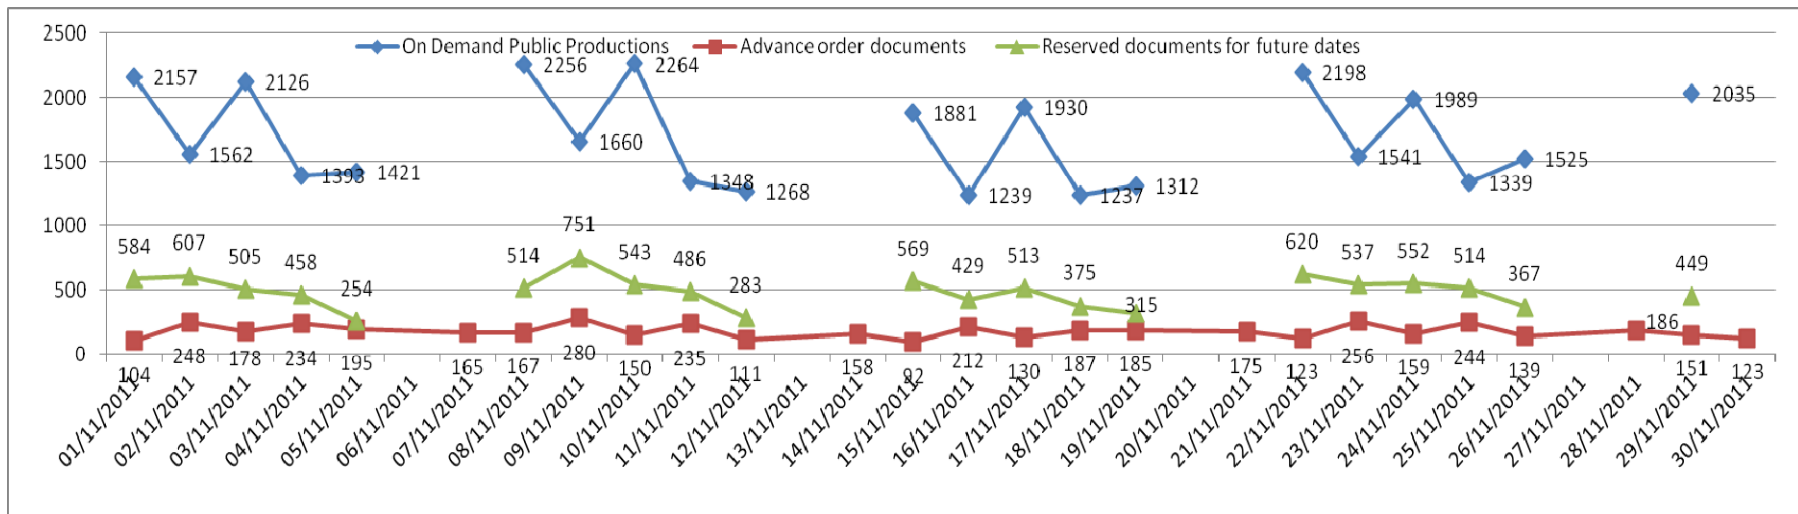

Document production statistics, November 2011

No productions on 30/11/2011 due to office closure

Document production statistics, December 2011

Complaints, suggestions and compliments received

Complaints / concerns / criticisms received (by category) 2010/11 - 2011/12