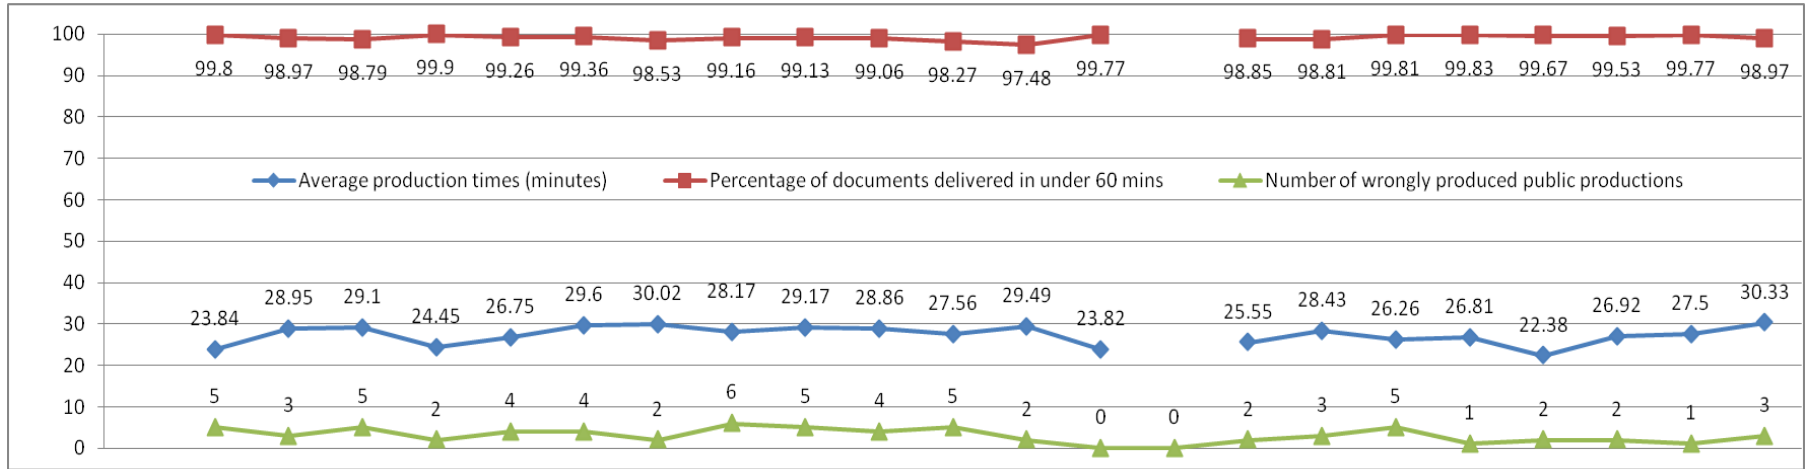

Document Production statistics (January 2013)

TNA Closed Fri 19th Jan 14:00 and all day Sat 20th Jan due to adverse weather conditions