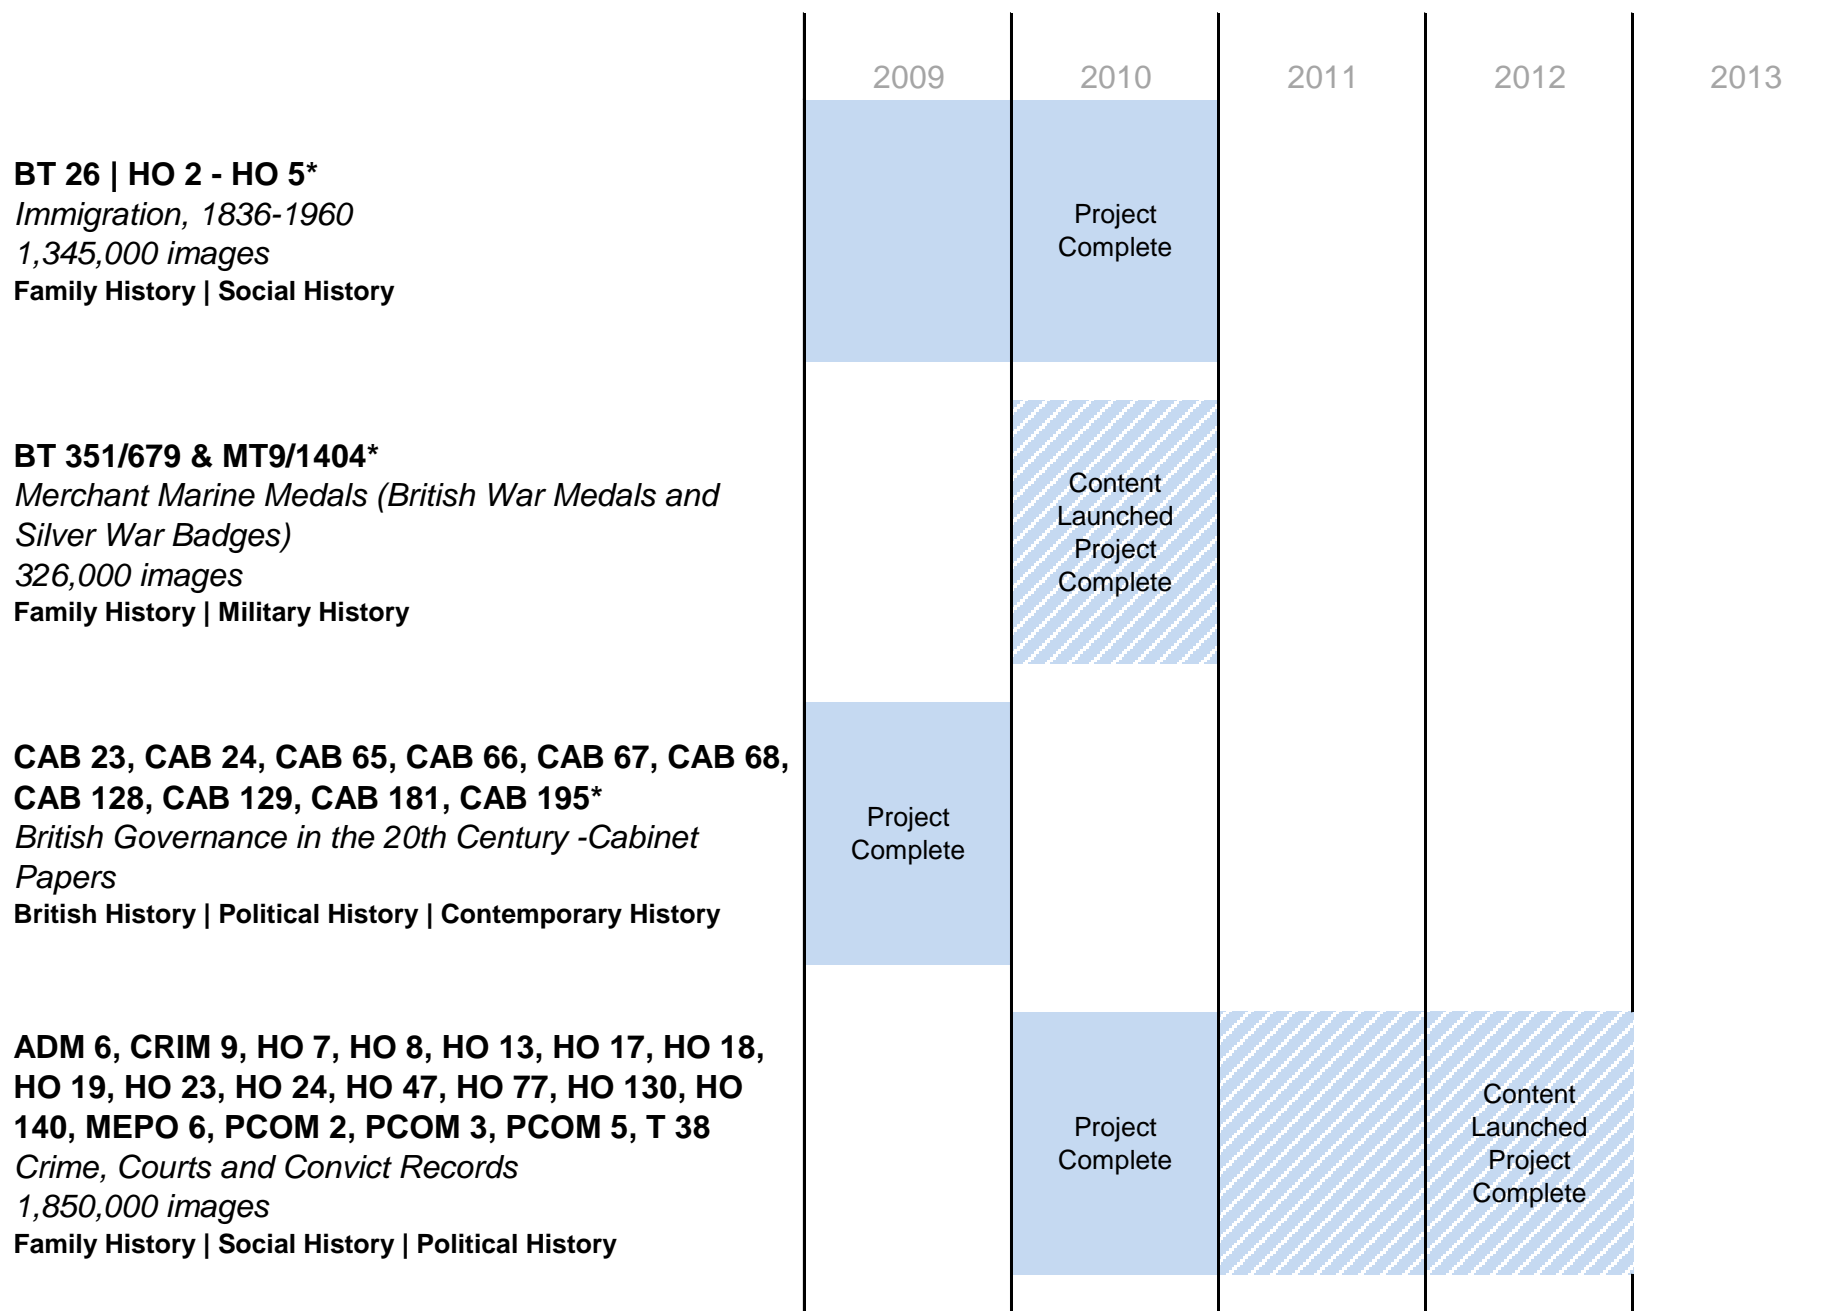

The National Archives Digitisation Programme 2009-2013

* The order in which projects are undertaken may be subject to change.