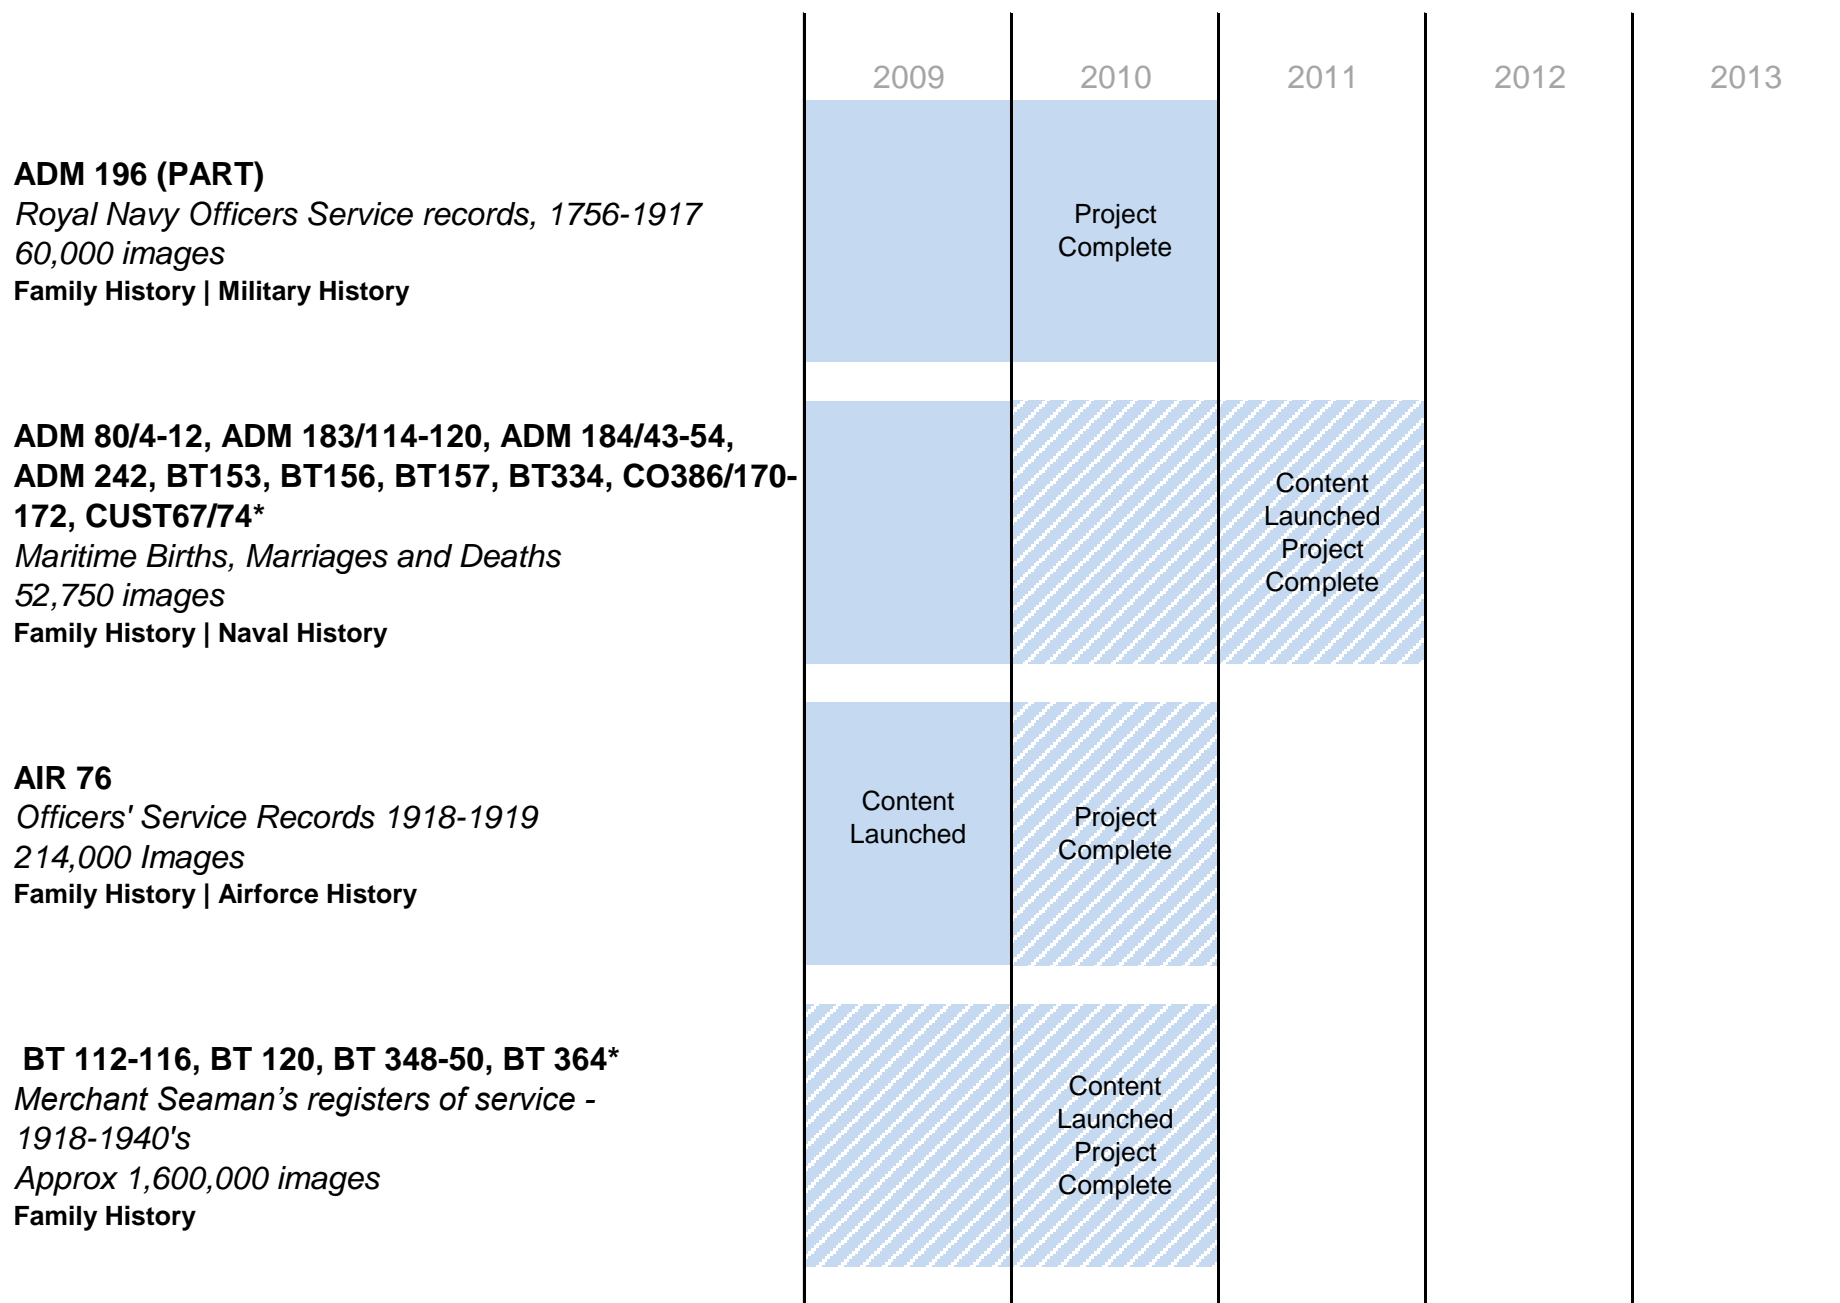

Launch all content: all digitised content becomes available online

Project Complete

KEY: Confirmed dates Scheduled dates

* The order in which projects are undertaken may be subject to change.

The National Archives Digitisation Programme 2009-2013