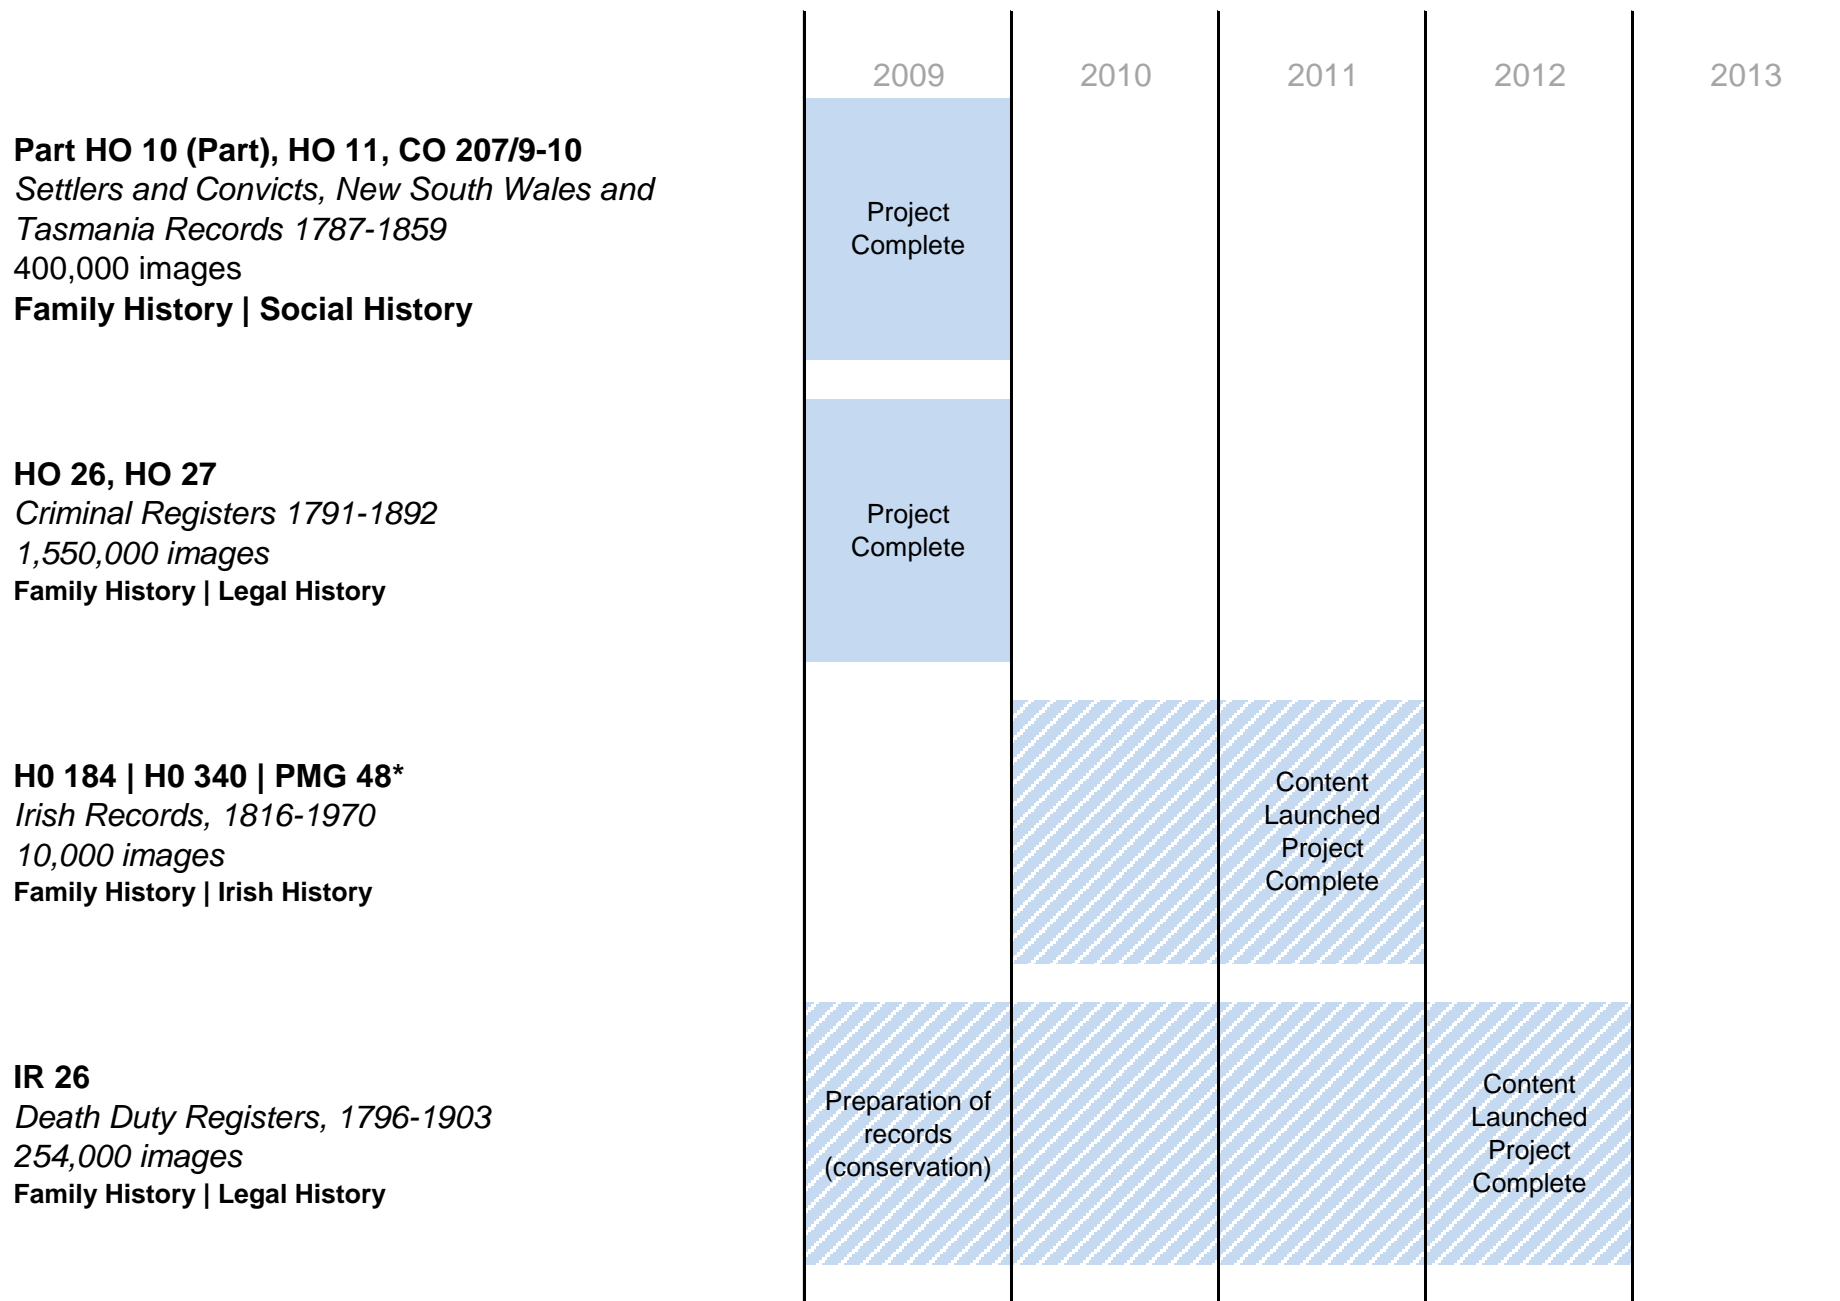

The National Archives Digitisation Programme 2009-2013

* The order in which projects are undertaken may be subject to change.